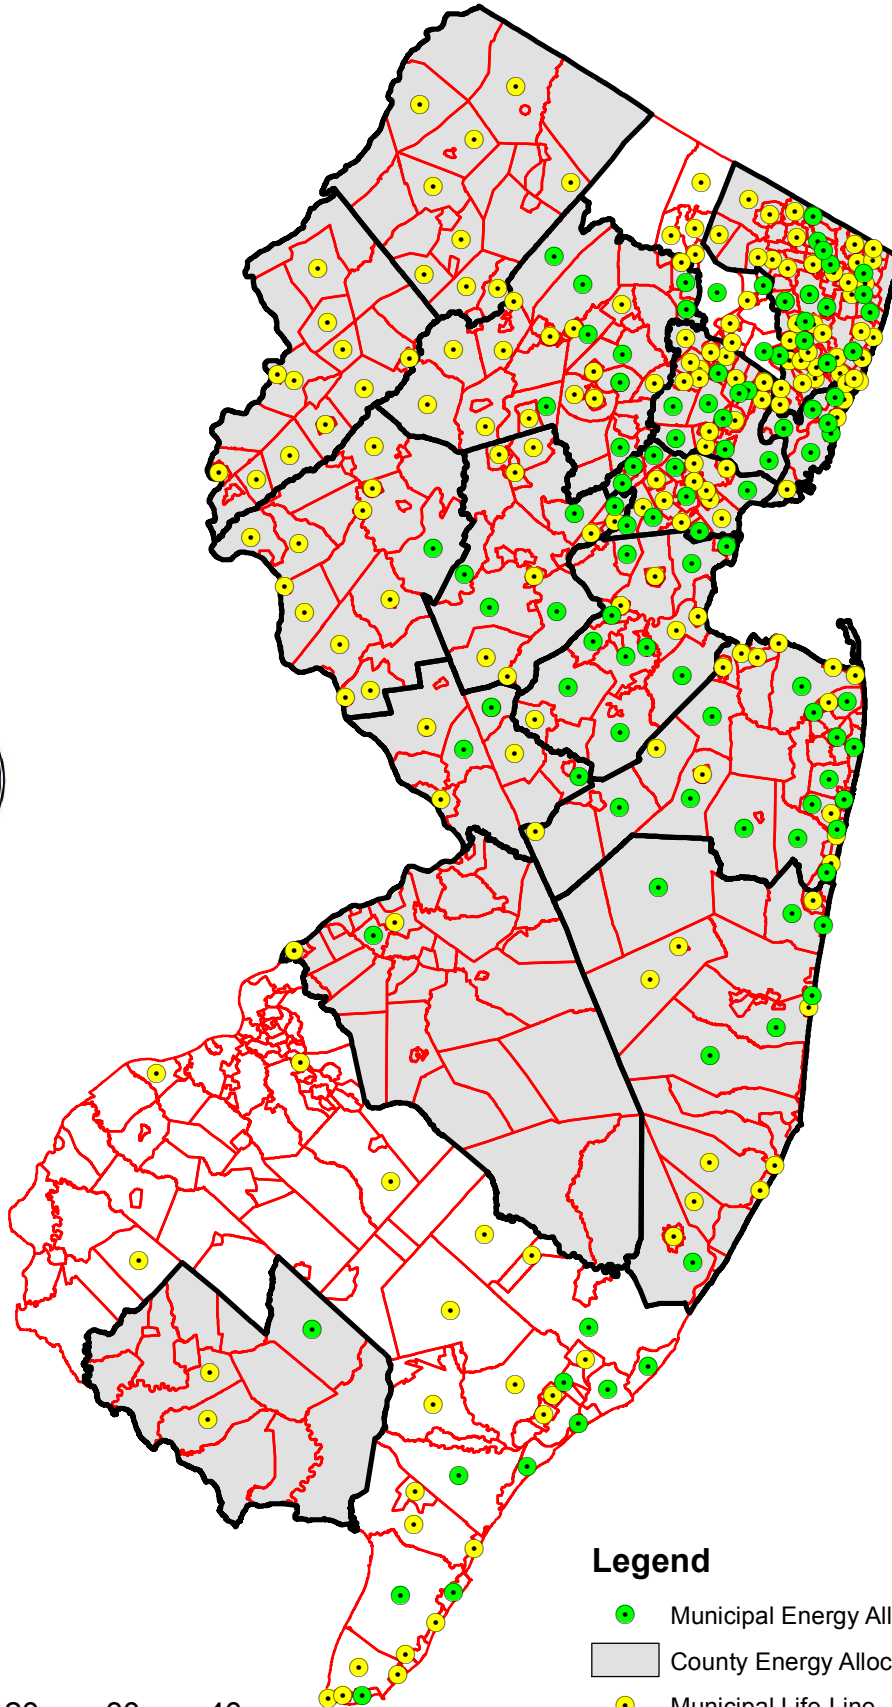

HMGP Energy Allocation and Life-Line / Life-Safety Energy Resilience Program

Legend

- Municipal Energy Allocation Awardees
- County Energy Allocation Awardees
- Municipal Life-Line - Life-Safety Awardees

0 5 10 20 30 40
Miles

July 2014